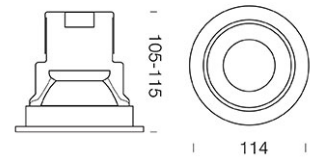

PROJECT : _____

SALE : _____

Lampitude®
TURN ON YOUR ATTITUDE

Product

Dimension

Specification

ITEM CODE	:	ONE-GU10-BK-GY
SERIES	:	ONE-GU10
BRAND	:	LAMPTITUDE
LAMP TYPE	:	HALOGEN OR LED
LAMP BASE	:	1*GU10 MAX 50W
DESCRIPTION	:	DOWNLIGHT LAMP
INSTALLATION	:	RECESSED DOWNLIGHT
MATERIAL	:	POWDER COATED ALUMINUM
COLOR	:	SANDY BLACK, GRAY
CONTROL GEAR	:	N/A
REFLECTOR	:	SANDBLAST ALUMINUM