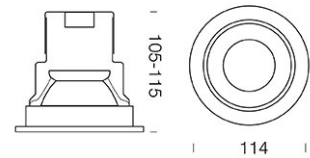

PROJECT : _____

SALE : _____

Lampitude®
TURN ON YOUR ATTITUDE

Product

Dimension

Specification

ITEM CODE	:	ONE-GU10-BK-GD
SERIES	:	ONE-GU10
BRAND	:	LAMPTITUDE
LAMP TYPE	:	HALOGEN OR LED
LAMP BASE	:	1*GU10 MAX 50W
DESCRIPTION	:	DOWNLIGHT LAMP
INSTALLATION	:	RECESSED DOWNLIGHT
MATERIAL	:	POWDER COATED ALUMINUM
COLOR	:	SANDY BLACK, GOLD
CONTROL GEAR	:	N/A
REFLECTOR	:	SANDBLAST ALUMINUM