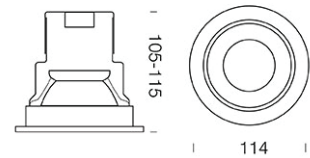

## Dimension

## Specification

ITEM CODE	:	ONE-GU10-BK-BC
SERIES	:	ONE-GU10
BRAND	:	LAMPTITUDE
LAMP TYPE	:	HALOGEN OR LED
LAMP BASE	:	1*GU10 MAX 50W
DESCRIPTION	:	DOWNLIGHT LAMP
INSTALLATION	:	RECESSED DOWNLIGHT
MATERIAL	:	POWDER COATED ALUMINUM
COLOR	:	SANDY BLACK, BLACK CHROME
CONTROL GEAR	:	N/A
REFLECTOR	:	BLACK CHROME ALUMINUM