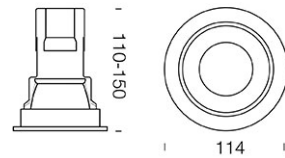

## Dimension

## Specification

ITEM CODE	:	ONE-E27-WW-GY
SERIES	:	ONE-E27
BRAND	:	LAMPTITUDE
LAMP TYPE	:	LED
LAMP BASE	:	1*E27 MAX 15W
DESCRIPTION	:	DOWNLIGHT LAMP
INSTALLATION	:	RECESSED DOWNLIGHT
MATERIAL	:	POWDER COATED ALUMINUM
COLOR	:	SANDY WHITE, GARY
CONTROL GEAR	:	N/A
REFLECTOR	:	SANDBLAST ALUMINUM