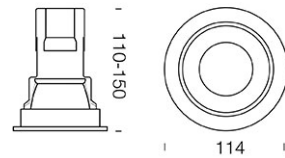

## Dimension

## Specification

ITEM CODE	:	ONE-E27-WW-GD
SERIES	:	ONE-E27
BRAND	:	LAMPTITUDE
LAMP TYPE	:	LED
LAMP BASE	:	1*E27 MAX 15W
DESCRIPTION	:	DOWNLIGHT LAMP
INSTALLATION	:	RECESSED DOWNLIGHT
MATERIAL	:	POWDER COATED ALUMINUM
COLOR	:	SANDY WHITE, GOLD
CONTROL GEAR	:	N/A
REFLECTOR	:	SANDBLAST ALUMINUM