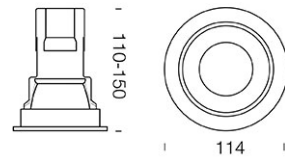

PROJECT : _____

SALE : _____

Lampitude®
TURN ON YOUR ATTITUDE

Product

Dimension

Specification

ITEM CODE	:	ONE-E27-WW-BK
SERIES	:	ONE-E27
BRAND	:	LAMPTITUDE
LAMP TYPE	:	LED
LAMP BASE	:	1*E27 MAX 15W
DESCRIPTION	:	DOWNLIGHT LAMP
INSTALLATION	:	RECESSED DOWNLIGHT
MATERIAL	:	POWDER COATED ALUMINUM
COLOR	:	SANDY WHITE, BLACK
CONTROL GEAR	:	N/A
REFLECTOR	:	SANDBLAST ALUMINUM