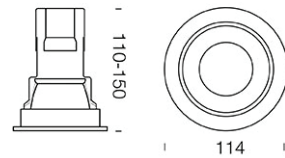

PROJECT : _____

SALE : _____

Lampitude®
TURN ON YOUR ATTITUDE

Product

Dimension

Specification

ITEM CODE	:	ONE-E27-WW-BC
SERIES	:	ONE-E27
BRAND	:	LAMPTITUDE
LAMP TYPE	:	LED
LAMP BASE	:	1*E27 MAX 15W
DESCRIPTION	:	DOWNLIGHT LAMP
INSTALLATION	:	RECESSED DOWNLIGHT
MATERIAL	:	POWDER COATED ALUMINUM
COLOR	:	SANDY WHITE, BLACK CHROME
CONTROL GEAR	:	N/A
REFLECTOR	:	BLACK CHROME ALUMINUM