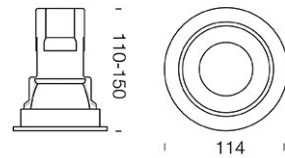

PROJECT : _____

SALE : _____

Lampitude®
TURN ON YOUR ATTITUDE

Product

Dimension

Specification

ITEM CODE	:	ONE-E27-BK-WW
SERIES	:	ONE-E27
BRAND	:	LAMPTITUDE
LAMP TYPE	:	LED
LAMP BASE	:	1*E27 MAX 15W
DESCRIPTION	:	DOWNLIGHT LAMP
INSTALLATION	:	RECESSED DOWNLIGHT
MATERIAL	:	POWDER COATED ALUMINUM
COLOR	:	SANDY BLACK, WHITE
CONTROL GEAR	:	N/A
REFLECTOR	:	SANDBLAST ALUMINUM