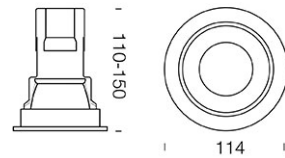

PROJECT : _____

SALE : _____

Lampitude®
TURN ON YOUR ATTITUDE

Product

Dimension

Specification

ITEM CODE	:	ONE-E27-BK-GD
SERIES	:	ONE-E27
BRAND	:	LAMPTITUDE
LAMP TYPE	:	LED
LAMP BASE	:	1*E27 MAX 15W
DESCRIPTION	:	DOWNLIGHT LAMP
INSTALLATION	:	RECESSED DOWNLIGHT
MATERIAL	:	POWDER COATED ALUMINUM
COLOR	:	SANDY BLACK, GOLD
CONTROL GEAR	:	N/A
REFLECTOR	:	SANDBLAST ALUMINUM