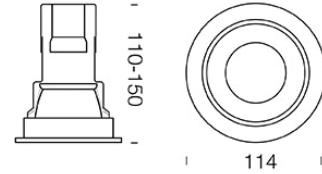

PRODUCT : _____
SALE : _____

Lampitude®
TURN ON YOUR ATTITUDE

Product

Dimension

Specification

SERIES	: ONE-E27
ITEM CODE	: ONE-E27-BK-BK
DESCRIPTION	: DOWNLIGHT LAMP
SIZE	: Ø114 X H150 (MM)
INSTALLATION	: RECESSED DOWNLIGHT
DRILL SIZE	: Ø97
WEIGHT	: -
MATERIAL	: POWDER COATED ALUMINUM
COLOR	: BLACK
REFLECTOR	: N/A
DIFFUSER	: N/A
IP RATING	: 20
LIGHT SOURCES	: LED OR INCANDESCENT
SOCKET	: E27 X 1
WATTS	: MAX 15W
VOLT	: -
CCT	: -
CRI	: -
BEAM ANGLE	: -
LUMEN POWER	: -
LIFETIME	: -
CONTROL GEAR	: -
ACCESSORIES	: -
REMARKS	: BULB NOT INCLUDED