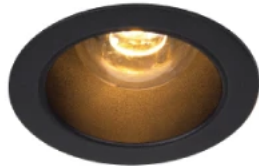

PRODUCT : _____
SALE : _____

Lampitude®
TURN ON YOUR ATTITUDE

Product

Dimension

Specification

SERIES	: ONE-E27
ITEM CODE	: ONE-E27-BK-BK
DESCRIPTION	: DOWNLIGHT LAMP
SIZE	: Ø114 X H150 (MM)
INSTALLATION	: RECESSED DOWNLIGHT
DRILL SIZE	: Ø97
WEIGHT	: -
MATERIAL	: POWDER COATED ALUMINUM
COLOR	: BLACK
REFLECTOR	: N/A
DIFFUSER	: N/A
IP RATING	: 20
LIGHT SOURCES	: LED OR INCANDESCENT
SOCKET	: E27 X 1
WATTS	: MAX 15W
VOLT	: -
CCT	: -
CRI	: -
BEAM ANGLE	: -
LUMEN POWER	: -
LIFETIME	: -
CONTROL GEAR	: -
ACCESSORIES	: -
REMARKS	: BULB NOT INCLUDED