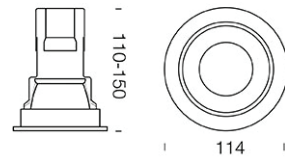

PROJECT : _____

SALE : _____

Lampitude®
TURN ON YOUR ATTITUDE

Product

Dimension

Specification

| | | |
|--------------|---|---------------------------|
| ITEM CODE | : | ONE-E27-BK-BC |
| SERIES | : | ONE-E27 |
| BRAND | : | LAMPTITUDE |
| LAMP TYPE | : | LED |
| LAMP BASE | : | 1*E27 MAX 15W |
| DESCRIPTION | : | DOWNLIGHT LAMP |
| INSTALLATION | : | RECESSED DOWNLIGHT |
| MATERIAL | : | POWDER COATED ALUMINUM |
| COLOR | : | SANDY BLACK, BLACK CHROME |
| CONTROL GEAR | : | N/A |
| REFLECTOR | : | BLACK CHROME ALUMINUM |