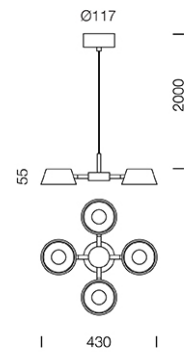

PROJECT : _____

SALE : _____

Lampitude®
TURN ON YOUR ATTITUDE

Product

Dimension

Specification

ITEM CODE	:	OLO-PC4-CP
SERIES	:	OLO
BRAND	:	LAMPTITUDE
LAMP TYPE	:	LED
LAMP BASE	:	LED 4*6.5W 3000K 2210LM CRI 90
DESCRIPTION	:	PENDANT LAMP
INSTALLATION	:	SURFACE MOUNTED BASE
MATERIAL	:	COPPER STEEL
COLOR	:	SHINY COPPER, MATT BLACK
CONTROL GEAR	:	LED DRIVER (INCLUDED)
REFLECTOR	:	N/A