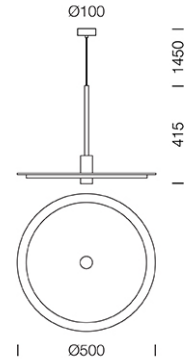

PROJECT : _____

SALE : _____

Lamptitude[®]
TURN ON YOUR ATTITUDE

Product

Dimension

Specification

ITEM CODE	:	OFU-P-GD
SERIES	:	OFU
BRAND	:	LAMPTITUDE
LAMP TYPE	:	INCANDESCENT OR LED
LAMP BASE	:	1*E27 MAX 60W
DESCRIPTION	:	PENDANT LAMP
INSTALLATION	:	SURFACE MOUNTED BASE
MATERIAL	:	ALUMINIUM, OPAL ACRYLIC
COLOR	:	BRASS
CONTROL GEAR	:	N/A
REFLECTOR	:	N/A