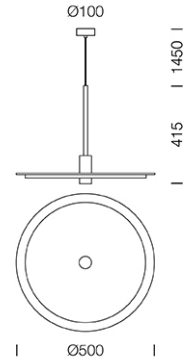

PROJECT : _____

SALE : _____

Lamptitude®
TURN ON YOUR ATTITUDE

Product

Dimension

Specification

ITEM CODE	:	OFU-P-GD
SERIES	:	OFU
BRAND	:	LAMPTITUDE
LAMP TYPE	:	INCANDESCENT OR LED
LAMP BASE	:	1*E27 MAX 60W
DESCRIPTION	:	PENDANT LAMP
INSTALLATION	:	SURFACE MOUNTED BASE
MATERIAL	:	ALUMINIUM, OPAL ACRYLIC
COLOR	:	BRASS
CONTROL GEAR	:	N/A
REFLECTOR	:	N/A