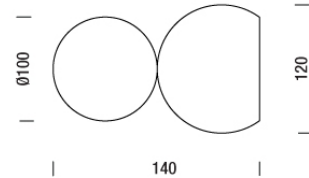

PROJECT : \_\_\_\_\_  
SALE : \_\_\_\_\_

Product

Dimension

Specification

- SERIES : O2-W
- ITEM CODE : O2-W-BK
- DESCRIPTION : WALL LAMP
- SIZE : W120 X H120 X D140 (MM)
  
- INSTALLATION : SURFACE MOUNTED BASE
- DRILL SIZE : -
- WEIGHT : 0.8 KG
- MATERIAL : FROSTED GLASS , STONE
- COLOR : BLACK
- REFLECTOR : -
- DIFFUSER : -
- IP RATING : 20
  
- LIGHT SOURCES : LED
- SOCKET : G9 X 1
- WATTS : -
- VOLT : -
- CCT : -
- CRI : -
- BEAM ANGLE : -
- LUMEN POWER : -
- LIFETIME : -
  
- CONTROL GEAR : -
- ACCESSORIES : -
- REMARKS : BULB INCLUDED ( DIMMABLE )

PROJECT : \_\_\_\_\_

SALE : \_\_\_\_\_

Lampitude®  
TURN ON YOUR ATTITUDE

Product

Dimension

Specification

SERIES	: O2-W
ITEM CODE	: O2-W-WW
DESCRIPTION	: WALL LAMP
SIZE	: W120 X H120 X D140 (MM)
INSTALLATION	: SURFACE MOUNTED BASE
DRILL SIZE	: -
WEIGHT	: 0.8 KG
MATERIAL	: FROSTED GLASS , STONE
COLOR	: WHITE
REFLECTOR	: -
DIFFUSER	: -
IP RATING	: 20
LIGHT SOURCES	: LED
SOCKET	: G9 X 1
WATTS	: -
VOLT	: -
CCT	: -
CRI	: -
BEAM ANGLE	: -
LUMEN POWER	: -
LIFETIME	: -
CONTROL GEAR	: -
ACCESSORIES	: -
REMARKS	: BULB INCLUDED ( DIMMABLE )