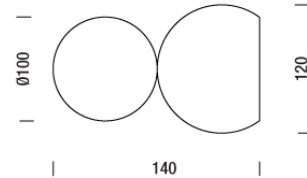

PROJECT : \_\_\_\_\_  
SALE : \_\_\_\_\_

Product

Dimension

Specification

- SERIES : O2-W
- ITEM CODE : O2-W-BK
- DESCRIPTION : WALL LAMP
- SIZE : W120 X H120 X D140 (MM)
  
- INSTALLATION : SURFACE MOUNTED BASE
- DRILL SIZE : -
- WEIGHT : 0.8 KG
- MATERIAL : FROSTED GLASS , STONE
- COLOR : BLACK
- REFLECTOR : -
- DIFFUSER : -
- IP RATING : 20
  
- LIGHT SOURCES : LED
- SOCKET : G9 X 1
- WATTS : -
- VOLT : -
- CCT : -
- CRI : -
- BEAM ANGLE : -
- LUMEN POWER : -
- LIFETIME : -
  
- CONTROL GEAR : -
- ACCESSORIES : -
- REMARKS : BULB INCLUDED ( DIMMABLE )

PROJECT : \_\_\_\_\_

SALE : \_\_\_\_\_

Lampitude®  
TURN ON YOUR ATTITUDE

Product

Dimension

Specification

SERIES	: O2-W
ITEM CODE	: O2-W-WW
DESCRIPTION	: WALL LAMP
SIZE	: W120 X H120 X D140 (MM)
INSTALLATION	: SURFACE MOUNTED BASE
DRILL SIZE	: -
WEIGHT	: 0.8 KG
MATERIAL	: FROSTED GLASS , STONE
COLOR	: WHITE
REFLECTOR	: -
DIFFUSER	: -
IP RATING	: 20
LIGHT SOURCES	: LED
SOCKET	: G9 X 1
WATTS	: -
VOLT	: -
CCT	: -
CRI	: -
BEAM ANGLE	: -
LUMEN POWER	: -
LIFETIME	: -
CONTROL GEAR	: -
ACCESSORIES	: -
REMARKS	: BULB INCLUDED ( DIMMABLE )