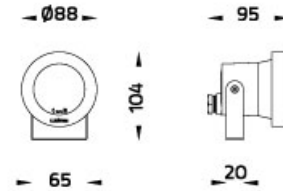

PROJECT : _____
SALE : _____

Lampitude

Product

Dimension

Specification

| | |
|---------------|---|
| SERIES | : NOVA |
| ITEM CODE | : NOVA-GU10-BK-T |
| DESCRIPTION | : OUTDOOR SPOTLIGHT |
| SIZE | : Ø88 X W65 X H104 (MM) |
| INSTALLATION | : GROUND SPIKE |
| DRILL SIZE | : - |
| WEIGHT | : - |
| MATERIAL | : POWDER COATED DIE-CAST ALUMINUM , GLASS |
| COLOR | : BLACK |
| REFLECTOR | : - |
| DIFFUSER | : - |
| IP RATING | : 54 |
| LIGHT SOURCES | : LED |
| SOCKET | : GU10 |
| WATTS | : MAX 50W |
| VOLT | : - |
| CCT | : - |
| CRI | : - |
| BEAM ANGLE | : - |
| LUMEN POWER | : - |
| LIFETIME | : - |
| CONTROL GEAR | : - |
| ACCESSORIES | : - |
| REMARKS | : BULB NOT INCLUDED |