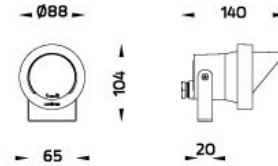

PROJECT : _____
SALE : _____

Lampitude

Product

Dimension

Specification

SERIES	: NOVA
ITEM CODE	: NOVA-CAP-GU10-BK-T
DESCRIPTION	: OUTDOOR SPOTLIGHT
SIZE	: Ø88 X W65 X H104 (MM)
INSTALLATION	: GROUND SPIKE
DRILL SIZE	: -
WEIGHT	: -
MATERIAL	: POWDER COATED DIE-CAST ALUMINUM , GLASS
COLOR	: BLACK
REFLECTOR	: -
DIFFUSER	: -
IP RATING	: 54
LIGHT SOURCES	: LED
SOCKET	: GU10
WATTS	: MAX 50W
VOLT	: -
CCT	: -
CRI	: -
BEAM ANGLE	: -
LUMEN POWER	: -
LIFETIME	: -
CONTROL GEAR	: -
ACCESSORIES	: -
REMARKS	: BULB NOT INCLUDED