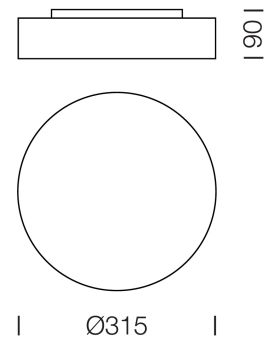

PROJECT : _____

SALE : _____

Lampitude®
TURN ON YOUR ATTITUDE

Product

Dimension

Specification

ITEM CODE	:	NORM-C-WH
SERIES	:	NORM
BRAND	:	LAMPTITUDE
LAMP TYPE	:	INCANDESCENT OR LED
LAMP BASE	:	1*LED CERTAFLUX DLM-ES MAX 18.4W 1900 LUMEN
DESCRIPTION	:	CEILING LAMP
INSTALLATION	:	SURFACE MOUNTED BASE
MATERIAL	:	OPAL GLASS
COLOR	:	WHITE
CONTROL GEAR	:	N/A
REFLECTOR	:	N/A