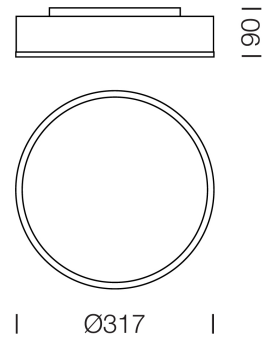

## Dimension

## Specification

ITEM CODE	:	NORM-C-CR
SERIES	:	NORM
BRAND	:	LAMPTITUDE
LAMP TYPE	:	INCANDESCENT OR LED
LAMP BASE	:	1*LED CERTAFLUX DLM-ES MAX 18.4W 1900 LUMEN
DESCRIPTION	:	CEILING LAMP
INSTALLATION	:	SURFACE MOUNTED BASE
MATERIAL	:	CHROME STEEL, OPAL GLASS
COLOR	:	CHROME, WHITE
CONTROL GEAR	:	N/A
REFLECTOR	:	N/A