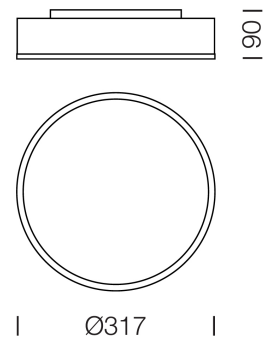

PROJECT : _____

SALE : _____

Lampitude®
TURN ON YOUR ATTITUDE

Product

Dimension

Specification

| | | |
|--------------|---|---|
| ITEM CODE | : | NORM-C-CP |
| SERIES | : | NORM |
| BRAND | : | LAMPTITUDE |
| LAMP TYPE | : | INCANDESCENT OR LED |
| LAMP BASE | : | 1*LED CERTAFLUX DLM-ES MAX 18.4W 1900 LUMEN |
| DESCRIPTION | : | CEILING LAMP |
| INSTALLATION | : | SURFACE MOUNTED BASE |
| MATERIAL | : | COPPER STEEL, OPAL GLASS |
| COLOR | : | COPPER, WHITE |
| CONTROL GEAR | : | N/A |
| REFLECTOR | : | N/A |