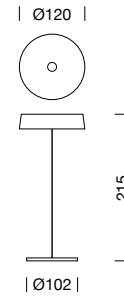

PROJECT : _____
SALE : _____

Lampitude

Product

Dimension

Specification

SERIES	: NON
ITEM CODE	: NON-WW
DESCRIPTION	: RECHARGEABLE LAMP
SIZE	: $\varnothing 120$ X H215 (MM)
INSTALLATION	: STANDING LAMP
DRILL SIZE	: -
WEIGHT	: 0.6 KG
MATERIAL	: ALUMINUM
COLOR	: WHITE
REFLECTOR	: -
DIFFUSER	: OPAL PC
IP RATING	: 54
LIGHT SOURCES	: LED PHILIP 3014/20 PCS
SOCKET	: -
WATTS	: 2.2W DC 3.7V
CCT	: 3000K
LUMINOUS FLUX	: 192LM
REMARKS	: CHARGE : 5-7H, WORK TIME 12 HOUR, (INCLUDED USB CHARGER ADAPTER & TYPE-C USB CABLE)