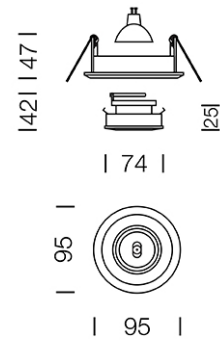

## Dimension

## Specification

ITEM CODE	:	NOMIX-XS-GU10-WW
SERIES	:	NOMIX
BRAND	:	LAMPTITUDE
LAMP TYPE	:	HALOGEN OR LED
LAMP BASE	:	1*GU10 MAX 50W
DESCRIPTION	:	DOWNLIGHT
INSTALLATION	:	RECESSED DOWNLIGHT
MATERIAL	:	POWDER COATED DIE-CAST ALUMINUM
COLOR	:	MATT WHITE, BLACK
CONTROL GEAR	:	N/A
REFLECTOR	:	N/A