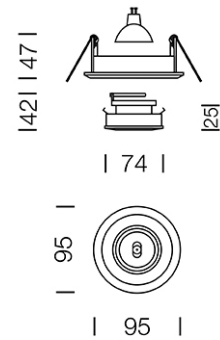

PROJECT : _____

SALE : _____

Lampitude®
TURN ON YOUR ATTITUDE

Product

Dimension

Specification

ITEM CODE	:	NOMIX-XS-GU10-BK
SERIES	:	NOMIX
BRAND	:	LAMPTITUDE
LAMP TYPE	:	HALOGEN OR LED
LAMP BASE	:	1*GU10 MAX 50W
DESCRIPTION	:	DOWNLIGHT
INSTALLATION	:	RECESSED DOWNLIGHT
MATERIAL	:	POWDER COATED DIE-CAST ALUMINUM
COLOR	:	MATT BLACK
CONTROL GEAR	:	N/A
REFLECTOR	:	N/A