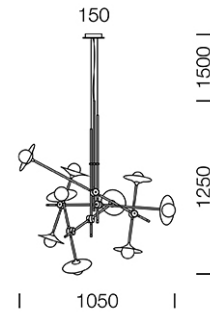

PROJECT : _____

SALE : _____

Lampitude®
TURN ON YOUR ATTITUDE

Product

Dimension

Specification

ITEM CODE	:	NOIZ-P9
SERIES	:	NOIZ
BRAND	:	LAMPTITUDE
LAMP TYPE	:	HALOGEN OR LED
LAMP BASE	:	9*G9 MAX 40W
DESCRIPTION	:	CHANDELIER
INSTALLATION	:	SURFACE MOUNTED BASE
MATERIAL	:	POWDER COATED STEEL, OPAL GLASS
COLOR	:	BLACK, GOLD
CONTROL GEAR	:	N/A
REFLECTOR	:	N/A