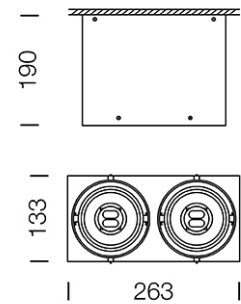

PROJECT : _____

SALE : _____

Lamptitude[®]
TURN ON YOUR ATTITUDE

Product

Dimension

Specification

ITEM CODE	:	NN-BOX-2-WW
SERIES	:	NN-BOX
BRAND	:	LAMPTITUDE
LAMP TYPE	:	COMPACT FLUORESCENT OR LED
LAMP BASE	:	2*E27 MAX 20W
DESCRIPTION	:	CEILING DOWNLIGHT
INSTALLATION	:	CEILING MOUNTED DOWNLIGHT
MATERIAL	:	POWDER COATED STEEL
COLOR	:	WHITE
CONTROL GEAR	:	N/A
REFLECTOR	:	THE SAND-BLASTER ALUMINIUM