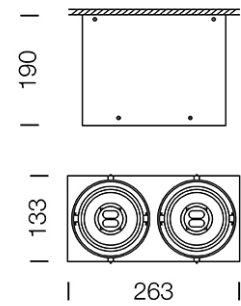

PROJECT : _____

SALE : _____

Lampitude®
TURN ON YOUR ATTITUDE

Product

Dimension

Specification

ITEM CODE	:	NN-BOX-2-BK
SERIES	:	NN-BOX
BRAND	:	LAMPTITUDE
LAMP TYPE	:	COMPACT FLUORESCENT OR LED
LAMP BASE	:	2*E27 MAX 20W
DESCRIPTION	:	CEILING DOWNLIGHT
INSTALLATION	:	CEILING MOUNTED DOWNLIGHT
MATERIAL	:	POWDER COATED STEEL
COLOR	:	BLACK
CONTROL GEAR	:	N/A
REFLECTOR	:	THE SAND-BLASTER ALUMINIUM