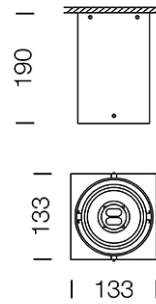

PROJECT : _____

SALE : _____

Lamptitude[®]
TURN ON YOUR ATTITUDE

Product

Dimension

Specification

ITEM CODE	:	NN-BOX-1
SERIES	:	NN-BOX
BRAND	:	LAMPTITUDE
LAMP TYPE	:	COMPACT FLUORESCENT OR LED
LAMP BASE	:	1*E27 MAX 20W
DESCRIPTION	:	CEILING DOWNLIGHT
INSTALLATION	:	CEILING MOUNTED DOWNLIGHT
MATERIAL	:	POWDER COATED STEEL
COLOR	:	GRAY
CONTROL GEAR	:	N/A
REFLECTOR	:	THE SAND-BLASTER ALUMINIUM