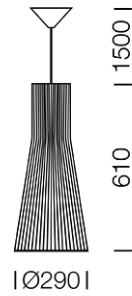

PROJECT : _____

SALE : _____

Lampitude®
TURN ON YOUR ATTITUDE

Product

Dimension

Specification

ITEM CODE	:	NIXO-PM
SERIES	:	NIXO
BRAND	:	LAMPTITUDE
LAMP TYPE	:	COMPACT FLUORESCENT OR LED
LAMP BASE	:	1*E27 MAX 20W
DESCRIPTION	:	PENDANT LAMP
INSTALLATION	:	SURFACE MOUNTED BASE
MATERIAL	:	POWDER COATED STEEL, WOOD
COLOR	:	WOOD
CONTROL GEAR	:	N/A
REFLECTOR	:	N/A