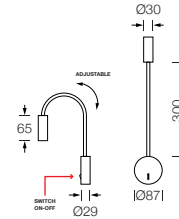

PROJECT : _____
SALE : _____

Lampitude

Product

Dimension

Specification

SERIES	: NESSO
ITEM CODE	: NESSO-W-GM
DESCRIPTION	: WALL LAMP
SIZE	: HEAD Ø30 X H65 / FLEXIBLE ROD Ø10 X L300 / BASE Ø87 X H29 (MM)
INSTALLATION	: SURFACE MOUNTED WALL
DRILL SIZE	: -
WEIGHT	: 0.4 KG
MATERIAL	: ALUMINIUM
COLOR	: GUN BLACK
REFLECTOR	: -
DIFFUSER	: -
IP RATING	: 20
LIGHT SOURCES	: LED
WATTS	: 4W
INPUT VOLTAGE	: AC 220-240V 50/60 Hz
OUTPUT VOLTAGE	: -
CCT	: 3000K
CRI	: 90
BEAM ANGLE	: 32°
LUMEN POWER	: 290LM
AMBIENT TEMP	: -20°C TO +40°C
LIFETIME	: 35,000 Hrs
CONTROL GEAR	: LED DRIVER INCLUDED
ACCESSORIES	: -
REMARKS	: NON-DIM / INTEGRATED ON/OFF SWITCH