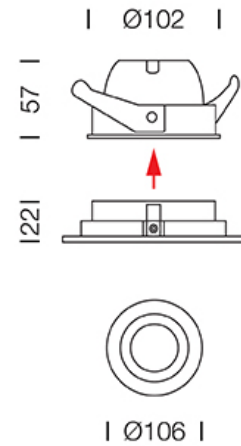

PROJECT : _____

SALE : _____

Lampitude®
TURN ON YOUR ATTITUDE

Product

Dimension

Specification

ITEM CODE	:	NEMO-GU10-WW
SERIES	:	NEMO
BRAND	:	LAMPTITUDE
LAMP TYPE	:	HALOGEN OR LED
LAMP BASE	:	1*GU10 MAX 50W
DESCRIPTION	:	DOWNLIGHT
INSTALLATION	:	RECESSED DOWNLIGHT
MATERIAL	:	ALUMINIUM
COLOR	:	WHITE,BLACK
CONTROL GEAR	:	N/A
REFLECTOR	:	N/A