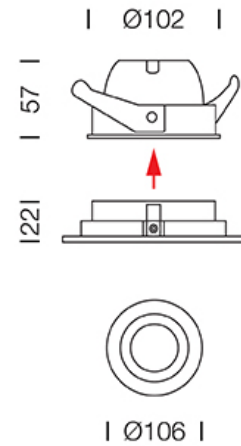

## Dimension

## Specification

ITEM CODE	:	NEMO-GU10-BK
SERIES	:	NEMO
BRAND	:	LAMPTITUDE
LAMP TYPE	:	HALOGEN OR LED
LAMP BASE	:	1*GU10 MAX 50W
DESCRIPTION	:	DOWNLIGHT
INSTALLATION	:	RECESSED DOWNLIGHT
MATERIAL	:	ALUMINIUM
COLOR	:	BLACK,GOLD
CONTROL GEAR	:	N/A
REFLECTOR	:	N/A