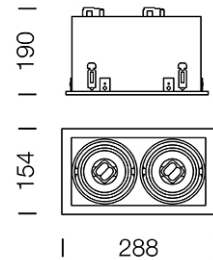

PROJECT : _____

SALE : _____

Lamptitude®
TURN ON YOUR ATTITUDE

Product

Dimension

Specification

ITEM CODE	:	NE-BOX-2
SERIES	:	NE-BOX
BRAND	:	LAMPTITUDE
LAMP TYPE	:	COMPACT FLUORESCENT OR LED
LAMP BASE	:	2*E27 MAX 20W
DESCRIPTION	:	DOWNLIGHT
INSTALLATION	:	RECESSED DOWNLIGHT
MATERIAL	:	POWDER COATED STEEL
COLOR	:	GRAY
CONTROL GEAR	:	N/A
REFLECTOR	:	THE SAND-BLASTER ALUMINIUM