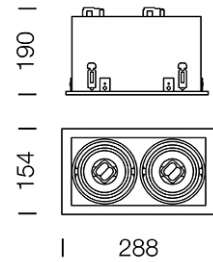

PROJECT : _____

SALE : _____

Lamptitude®
TURN ON YOUR ATTITUDE

Product

Dimension

Specification

ITEM CODE	:	NE-BOX-2-WW
SERIES	:	NE-BOX
BRAND	:	LAMPTITUDE
LAMP TYPE	:	COMPACT FLUORESCENT OR LED
LAMP BASE	:	2*E27 MAX 20W
DESCRIPTION	:	DOWNLIGHT
INSTALLATION	:	RECESSED DOWNLIGHT
MATERIAL	:	POWDER COATED STEEL
COLOR	:	WHITE
CONTROL GEAR	:	N/A
REFLECTOR	:	THE SAND-BLASTER ALUMINIUM