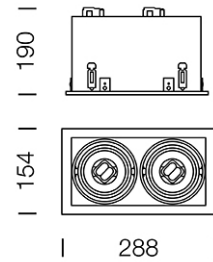

## Dimension

## Specification

ITEM CODE	:	NE-BOX-2-BK
SERIES	:	NE-BOX
BRAND	:	LAMPTITUDE
LAMP TYPE	:	COMPACT FLUORESCENT OR LED
LAMP BASE	:	2*E27 MAX 20W
DESCRIPTION	:	DOWNLIGHT
INSTALLATION	:	RECESSED DOWNLIGHT
MATERIAL	:	POWDER COATED STEEL
COLOR	:	BLACK
CONTROL GEAR	:	N/A
REFLECTOR	:	THE SAND-BLASTER ALUMINIUM