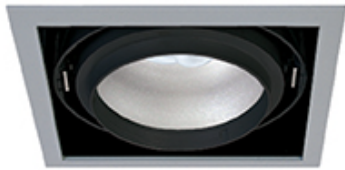

PROJECT : _____

SALE : _____

Lampitude®
TURN ON YOUR ATTITUDE

Product

Dimension

Specification

ITEM CODE	:	NE-BOX-1
SERIES	:	NE-BOX
BRAND	:	LAMPTITUDE
LAMP TYPE	:	COMPACT FLUORESCENT OR LED
LAMP BASE	:	1*E27 MAX 20W
DESCRIPTION	:	DOWNLIGHT
INSTALLATION	:	RECESSED DOWNLIGHT
MATERIAL	:	POWDER COATED STEEL
COLOR	:	GRAY
CONTROL GEAR	:	N/A
REFLECTOR	:	THE SAND-BLASTER ALUMINIUM