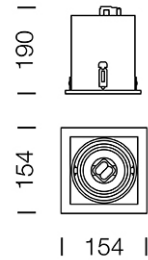

PROJECT : _____

SALE : _____

Lampitude®
TURN ON YOUR ATTITUDE

Product

Dimension

Specification

ITEM CODE	:	NE-BOX-1
SERIES	:	NE-BOX
BRAND	:	LAMPTITUDE
LAMP TYPE	:	COMPACT FLUORESCENT OR LED
LAMP BASE	:	1*E27 MAX 20W
DESCRIPTION	:	DOWNLIGHT
INSTALLATION	:	RECESSED DOWNLIGHT
MATERIAL	:	POWDER COATED STEEL
COLOR	:	GRAY
CONTROL GEAR	:	N/A
REFLECTOR	:	THE SAND-BLASTER ALUMINIUM