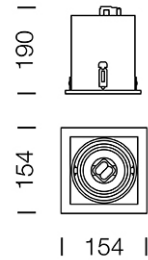

## Dimension

## Specification

ITEM CODE	:	NE-BOX-1-WW
SERIES	:	NE-BOX
BRAND	:	LAMPTITUDE
LAMP TYPE	:	COMPACT FLUORESCENT OR LED
LAMP BASE	:	1*E27 MAX 20W
DESCRIPTION	:	DOWNLIGHT
INSTALLATION	:	RECESSED DOWNLIGHT
MATERIAL	:	POWDER COATED STEEL
COLOR	:	WHITE
CONTROL GEAR	:	N/A
REFLECTOR	:	THE SAND-BLASTER ALUMINIUM