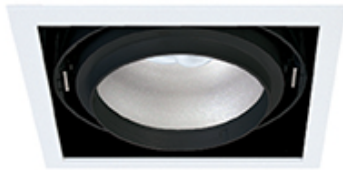

## Specification

ITEM CODE	:	NE-BOX-1-WW
SERIES	:	NE-BOX
BRAND	:	LAMPTITUDE
LAMP TYPE	:	COMPACT FLUORESCENT OR LED
LAMP BASE	:	1*E27 MAX 20W
DESCRIPTION	:	DOWNLIGHT
INSTALLATION	:	RECESSED DOWNLIGHT
MATERIAL	:	POWDER COATED STEEL
COLOR	:	WHITE
CONTROL GEAR	:	N/A
REFLECTOR	:	THE SAND-BLASTER ALUMINIUM