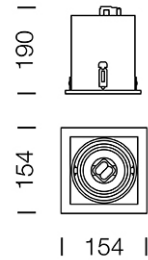

PROJECT : _____

SALE : _____

Lampitude®
TURN ON YOUR ATTITUDE

Product

Dimension

Specification

ITEM CODE	:	NE-BOX-1-BK
SERIES	:	NE-BOX
BRAND	:	LAMPTITUDE
LAMP TYPE	:	COMPACT FLUORESCENT OR LED
LAMP BASE	:	1*E27 MAX 20W
DESCRIPTION	:	DOWNLIGHT
INSTALLATION	:	RECESSED DOWNLIGHT
MATERIAL	:	POWDER COATED STEEL
COLOR	:	BLACK
CONTROL GEAR	:	N/A
REFLECTOR	:	THE SAND-BLASTER ALUMINIUM