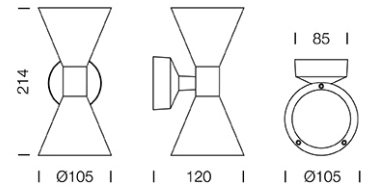

PROJECT : _____

SALE : _____

Lampitude®
TURN ON YOUR ATTITUDE

Product

Dimension

Specification

ITEM CODE	:	MWALL-C-WW
SERIES	:	MWALL
BRAND	:	LAMPTITUDE
LAMP TYPE	:	LED
LAMP BASE	:	2*LED GU10 MAX 6W 220V AC
DESCRIPTION	:	OUTDOOR WALL LAMP
INSTALLATION	:	SURFACE MOUNTED WALL
MATERIAL	:	POWDER COATED DIE-CAST ALUMINUM
IP RATING	:	IP65
COLOR	:	WHITE
CONTROL GEAR	:	N/A
REFLECTOR	:	N/A