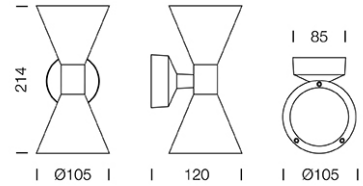

PROJECT : _____

SALE : _____

Lamptitude®
TURN ON YOUR ATTITUDE

Product

Dimension

Specification

ITEM CODE	:	MWALL-C-BK
SERIES	:	MWALL
BRAND	:	LAMPTITUDE
LAMP TYPE	:	LED
LAMP BASE	:	2*LED GU10 MAX 6W 220V AC
DESCRIPTION	:	OUTDOOR WALL LAMP
INSTALLATION	:	SURFACE MOUNTED WALL
MATERIAL	:	POWDER COATED DIE-CAST ALUMINUM
IP RATING	:	IP65
COLOR	:	DARK GRAY
CONTROL GEAR	:	N/A
REFLECTOR	:	N/A