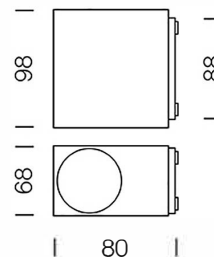

PROJECT : _____

SALE : _____

Lamptitude[®]
TURN ON YOUR ATTITUDE

Product

Dimension

Specification

ITEM CODE	:	MWALL-B-WW
SERIES	:	MWALL
BRAND	:	LAMPTITUDE
LAMP TYPE	:	HALOGEN OR LED
LAMP BASE	:	1*GU10 MAX 5W
DESCRIPTION	:	OUTDOOR WALL LAMP
INSTALLATION	:	SURFACE MOUNTED
MATERIAL	:	DIE-CAST ALUMINIUM, GLASS
IP RATING	:	IP 65
COLOR	:	WHITE
CONTROL GEAR	:	N/A
REFLECTOR	:	N/A