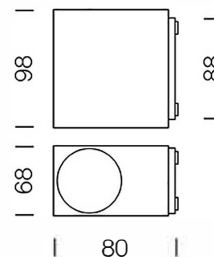

PROJECT : _____

SALE : _____

Lamptitude[®]
TURN ON YOUR ATTITUDE

Product

Dimension

Specification

ITEM CODE	:	MWALL-B-GY
SERIES	:	MWALL
BRAND	:	LAMPTITUDE
LAMP TYPE	:	HALOGEN OR LED
LAMP BASE	:	1*GU10 MAX 5W
DESCRIPTION	:	OUTDOOR WALL LAMP
INSTALLATION	:	SURFACE MOUNTED
MATERIAL	:	DIE-CAST ALUMINIUM, GLASS
IP RATING	:	IP 65
COLOR	:	GRAY
CONTROL GEAR	:	N/A
REFLECTOR	:	N/A