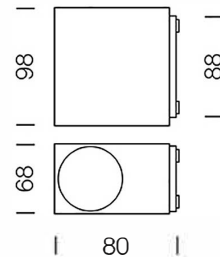

PROJECT : _____

SALE : _____

Lamptitude[®]
TURN ON YOUR ATTITUDE

Product

Dimension

Specification

ITEM CODE	:	MWALL-B-CP
SERIES	:	MWALL
BRAND	:	LAMPTITUDE
LAMP TYPE	:	HALOGEN OR LED
LAMP BASE	:	1*GU10 MAX 5W
DESCRIPTION	:	OUTDOOR WALL LAMP
INSTALLATION	:	SURFACE MOUNTED
MATERIAL	:	DIE-CAST ALUMINIUM, GLASS
IP RATING	:	IP 65
COLOR	:	RUSTY (MATT COPPER)
CONTROL GEAR	:	N/A
REFLECTOR	:	N/A