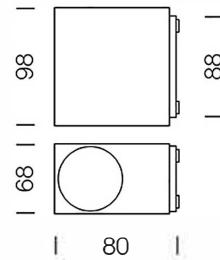

PROJECT : _____
SALE : _____

Lamptitude[®]
TURN ON YOUR ATTITUDE

Product

Dimension

Specification

ITEM CODE : MWALL-B-BK
SERIES : MWALL
BRAND : LAMPTITUDE
LAMP TYPE : HALOGEN OR LED
LAMP BASE : 1*GU10 MAX 5W
DESCRIPTION : OUTDOOR WALL LAMP
INSTALLATION : SURFACE MOUNTED
MATERIAL : DIE-CAST ALUMINIUM, GLASS
IP RATING : IP 65
COLOR : DARK GRAY
CONTROL GEAR : N/A
REFLECTOR : N/A