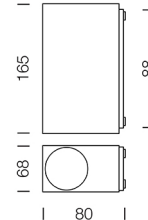

PROJECT : _____
SALE : _____

Lampitude

Product

Dimension

Specification

SERIES	: MWALL
ITEM CODE	: MWALL-A-BK
DESCRIPTION	: WALL LAMP
SIZE	: W68 X L165 X D88 (MM)
INSTALLATION	: SURFACE MOUNTED WALL
DRILL SIZE	: -
WEIGHT	: 0.7 KG
MATERIAL	: ALUMINIUM , GLASS
COLOR	: DARK GRAY
REFLECTOR	: -
DIFFUSER	: GLASS
IP RATING	: 65
LIGHT SOURCES	: GU10 X 2
WATTS	: MAX 7W
INPUT VOLTAGE	: AC 220-240V 50/60 Hz
OUTPUT VOLTAGE	: -
CCT	: -
CRI	: -
BEAM ANGLE	: -
LUMEN POWER	: -
AMBIENT TEMP	: -
LIFETIME	: -
ACCESSORIES	: -
REMARKS	: BULB NOT INCLUDED