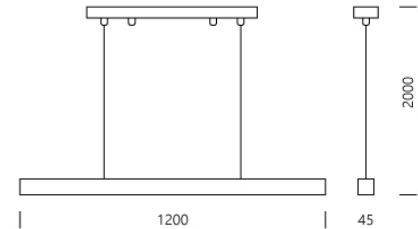

## Dimension

## Specification

SERIES	: MUMU
ITEM CODE	: MUMU-P-3.0K-BK-L
DESCRIPTION	: PENDANT LAMP
SIZE	: L1200 X W45 X H2000 (MM)
INSTALLATION	: SURFACE MOUNTED BASE
DRILL SIZE	: -
WEIGHT	: -
MATERIAL	: POWDER COATED STEEL , WOOD
COLOR	: BLACK , WALNUT
REFLECTOR	: -
DIFFUSER	: -
IP RATING	: 20
LIGHT SOURCES	: LED
SOCKET	: -
WATTS	: 34W
VOLT	: -
CCT	: 3000K
CRI	: -
BEAM ANGLE	: -
LUMEN POWER	: -
LIFETIME	: -
CONTROL GEAR	: LED DRIVER INCLUDED
ACCESSORIES	: -
REMARKS	: -