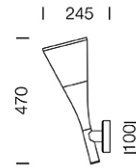

PROJECT : _____

SALE : _____

Lampitude®
TURN ON YOUR ATTITUDE

Product

Dimension

Specification

ITEM CODE	:	MUM-W-WH
SERIES	:	MUM
BRAND	:	LAMPTITUDE
LAMP TYPE	:	COMPACT FLUORESCENT OR LED
LAMP BASE	:	1*E27 MAX 20W
DESCRIPTION	:	OUTDOOR WALL LAMP
INSTALLATION	:	SURFACE MOUNTED WALL
MATERIAL	:	POWDER COATED DIE-CAST ALUMINIUM, OPAL POLYCARBONATE
IP RATING	:	IP44
COLOR	:	WHITE
CONTROL GEAR	:	N/A
REFLECTOR	:	N/A