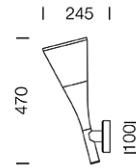

## Dimension

## Specification

ITEM CODE	:	MUM-W-BK
SERIES	:	MUM
BRAND	:	LAMPTITUDE
LAMP TYPE	:	COMPACT FLUORESCENT OR LED
LAMP BASE	:	1*E27 MAX 20W
DESCRIPTION	:	OUTDOOR WALL LAMP
INSTALLATION	:	SURFACE MOUNTED WALL
MATERIAL	:	POWDER COATED DIE-CAST ALUMINIUM, OPAL POLYCARBONATE
IP RATING	:	IP44
COLOR	:	DARK GRAY
CONTROL GEAR	:	N/A
REFLECTOR	:	N/A