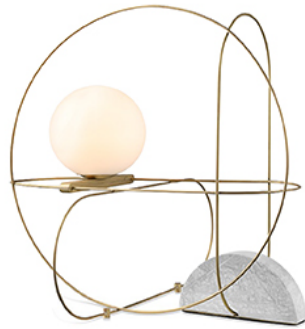

PROJECT : _____

SALE : _____

Lamptitude[®]
TURN ON YOUR ATTITUDE

Product

Dimension

Specification

ITEM CODE	:	MT60190-1A-490
SERIES	:	MT60190
BRAND	:	LAMPTITUDE
LAMP TYPE	:	LED
LAMP BASE	:	LED G9*1 MAX 5W 3000K
DESCRIPTION	:	TABLE LAMP
INSTALLATION	:	STANDING LAMP
MATERIAL	:	ALUMINIUM, STEEL, OPAL GLASS, MARBLE
NET WEIGHT	:	3.0 kg
COLOR	:	BRUSHED BRASS, WHITE
CONTROL GEAR	:	N/A
REFLECTOR	:	N/A