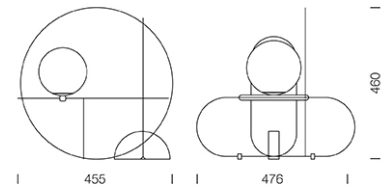

PROJECT : _____

SALE : _____

Lamptitude[®]
TURN ON YOUR ATTITUDE

Product

Dimension

Specification

ITEM CODE	:	MT60190-1A-490
SERIES	:	MT60190
BRAND	:	LAMPTITUDE
LAMP TYPE	:	LED
LAMP BASE	:	LED G9*1 MAX 5W 3000K
DESCRIPTION	:	TABLE LAMP
INSTALLATION	:	STANDING LAMP
MATERIAL	:	ALUMINIUM, STEEL, OPAL GLASS, MARBLE
NET WEIGHT	:	3.0 kg
COLOR	:	BRUSHED BRASS, WHITE
CONTROL GEAR	:	N/A
REFLECTOR	:	N/A