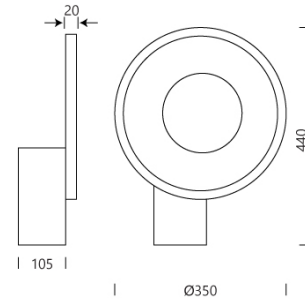

PROJECT : _____

SALE : _____

Lampitude

Product

Dimension

Specification

| | |
|---------------|-----------------------|
| SERIES | : MT21740 |
| ITEM CODE | : MT21740-1-350 |
| DESCRIPTION | : TABLE LAMP |
| SIZE | : Ø350 X H440 (MM) |
| INSTALLATION | : STANDING LAMP |
| DRILL SIZE | : - |
| WEIGHT | : 6.4 KG |
| MATERIAL | : METAL , MARBLE |
| COLOR | : GOLD , MARBLE |
| REFLECTOR | : - |
| DIFFUSER | : - |
| IP RATING | : 20 |
| LIGHT SOURCES | : LED |
| SOCKET | : - |
| WATTS | : 7W |
| VOLT | : - |
| CCT | : 3000K |
| CRI | : - |
| BEAM ANGLE | : - |
| LUMEN POWER | : - |
| LIFETIME | : - |
| CONTROL GEAR | : LED DRIVER INCLUDED |
| ACCESSORIES | : - |
| REMARKS | : - |