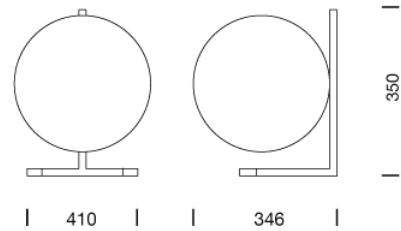

PROJECT : _____

SALE : _____

Lampitude®
TURN ON YOUR ATTITUDE

Product

Dimension

Specification

ITEM CODE	:	MT10563-1-300T
SERIES	:	MT10563
BRAND	:	LAMPTITUDE
LAMP TYPE	:	LED OR INCANDESCENT
LAMP BASE	:	1*G9 Max 25W (BULB NOT INCLUDED)
DESCRIPTION	:	TABLE LAMP
INSTALLATION	:	STANDING LAMP
MATERIAL	:	COPPER, GLASS
COLOR	:	BRASS
CONTROL GEAR	:	N/A
REFLECTOR	:	N/A